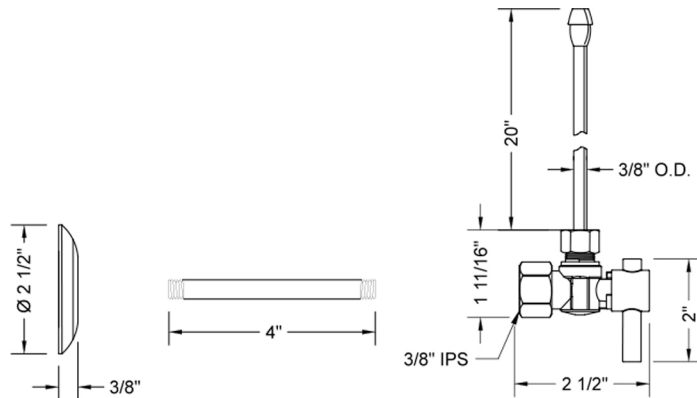

# Quarter Turn Angle Pattern 3/8" IPS x 3/8" O.D. Faucet Supply Kit with Contempo Lever Handle, 20" Supply Tubes, Escutcheons

**Model #: 615-2-62-**

### FEATURES:

- Complete Faucet Supply Kit
- Kit contains:
  - (2) Quarter Turn Angle Pattern 3/8" IPS x 3/8" O.D. Supply Valve with Contempo Lever Handle P/N 615-2
  - (2) 20" Copper Supply Tubes P/N 662
  - (2) Escutcheons P/N 740 (ULB P/N 6015)
  - (2) 3/8" Brass Nipples P/N 801-38.4

### SPECIFICATION DRAWING:

COMPONENTS	
DESCRIPTION	QTY:
ANGLE VALVE - CONTEMPO LEVER HANDLE	2
20" X 3/8" O.D. SUPPLY TUBE	2
2 1/2" SURE GRIP ESCUTCHEON	2
4" NIPPLE	2