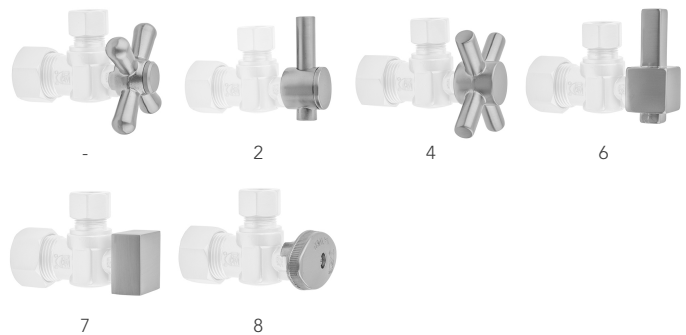

AVAILABLE HANDLES:

COMPLIANCES:

Complies with: ASME A112.18.1-2012/CSA B125.1-12