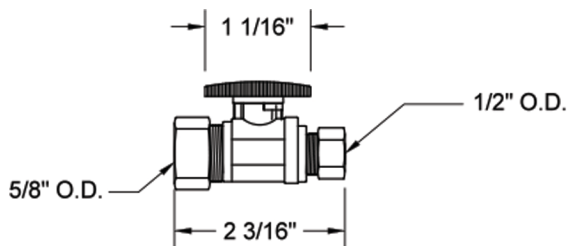

Quarter Turn Straight Pattern 5/8" O.D. Compression (Fits 1/2" Copper) x 1/2" O.D. Supply Valve with Oval Handle

Model #: 623-8-

FEATURES:

- Straight pattern 5/8" O.D. compression fit x 1/2" O.D. quarter turn ball valve
- 5/8" O.D. compression inlet x 1/2" O.D. outlet
- 5/8" O.D. compression fits 1/2" copper tubing
- All brass body and stem

AVAILABLE FINISHES:

Polished Chrome (PCH)	Satin Chrome (SC)	Bronze Umber (BU)
Satin Nickel (SN)	Pewter (PEW)	Caramel Bronze (CB)
Polished Nickel (PN)	Antique Brass (AB)	Antique Copper (ACU)
Oil-Rubbed Bronze (ORB)	Polished Brass (PB)	Polished Copper (PCU)
Vintage Bronze (VB)	Satin Brass (SB)	Rose Gold (RG)
Matte Black (MBK)	Satin Gold (SG)	Polished Gold (PG)
Black Nickel (BKN)	Bombay Gold (BG)	Jewelers Gold (JG)
Europa Bronze (EB)	White (WH)	Sedona Beige (SDB)
Tristan Brass (TB)		

SPECIFICATION DRAWING:

AVAILABLE HANDLES:

COMPLIANCES:

Complies with: ASME A112.18.1-2012/CSA B125.1-12