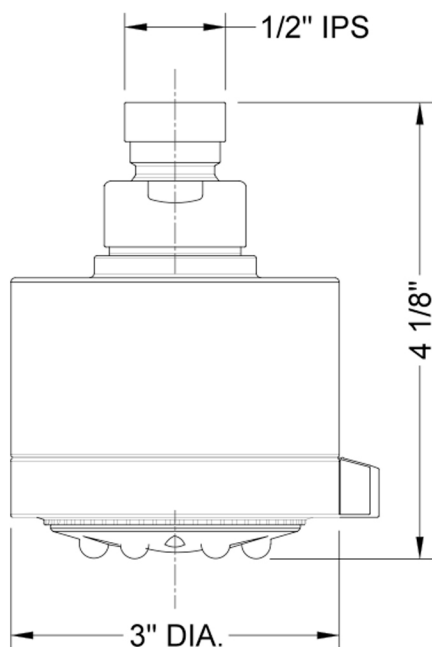

Cylindrico 5 Showerhead- 1.75 GPM

Model #: S168-1.75-

FEATURES:

- 5 function showerhead with 3" face
- 1/2" IPS adjustable brass ball joint to adjust angle of showerhead
- Tab on adjustment ring allows for easy adjustment of functions
- Available flow rates: 2.5, 2.0, 1.75 & 1.5 GPM

SPECIFICATION DRAWING:

SPRAY PATTERNS: