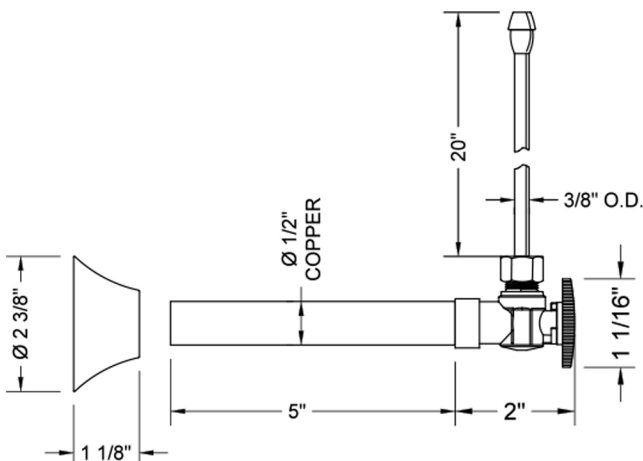

Quarter Turn Angle Pattern 1/2" Copper (Sweat Fit) x 3/8" O.D. Faucet Supply Kit with Oval Handle, 20" Supply Tubes, Escutcheons

Model #: 629-8-62-

FEATURES:

- Complete Faucet Supply Kit
- Kit contains:
 - (2) Quarter Turn Angle Pattern 1/2" Copper (Sweat Fit) x 3/8" O.D. Supply Valve with Oval P/N 629-8
 - (2) 20" Copper Supply Tubes P/N 662
 - (2) Bell Escutcheons P/N 7116

SPECIFICATION DRAWING:

COMPONENTS	
DESCRIPTION	QTY:
ANGLE VALVE - OVAL HANDLE	2
3/8" O.D. SUPPLY TUBE	2
ESCUTCHEON	2

AVAILABLE HANDLES: