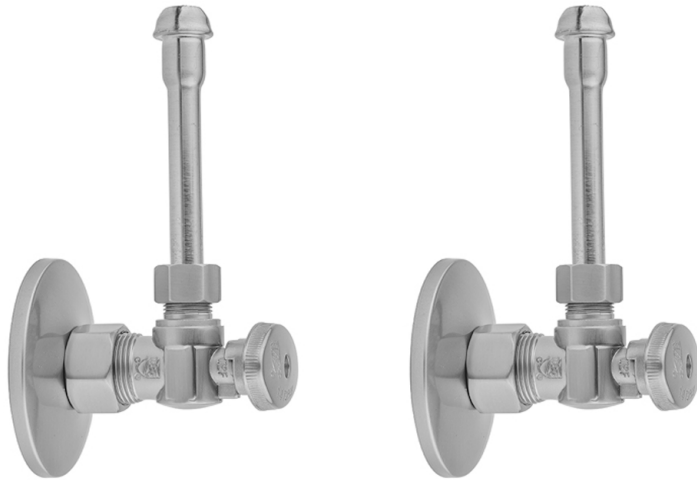

Quarter Turn Angle Pattern 5/8" O.D. Compression (Fits 1/2" Copper) x 3/8" O.D. Faucet Supply Kit with Oval Handle, 20" Supply Tubes, Escutcheons

Model #: 621-8-62-

FEATURES:

- Complete Faucet Supply Kit
- Kit contains:
 - (2) Quarter Turn Angle Pattern 5/8" O.D. Compression (Fits 1/2" Copper) x 3/8" O.D. Supply Valve with Oval Handle P/N 621-8
 - (2) 20" Copper Supply Tubes P/N 662
 - (2) Escutcheons P/N 7463 (ULB P/N 6015)

AVAILABLE FINISHES:

Polished Chrome (PCH)	Satin Chrome (SC)	Bronze Umber (BU)
Satin Nickel (SN)	Pewter (PEW)	Caramel Bronze (CB)
Polished Nickel (PN)	Antique Brass (AB)	Antique Copper (ACU)
Oil-Rubbed Bronze (ORB)	Polished Brass (PB)	Polished Copper (PCU)
Vintage Bronze (VB)	Satin Brass (SB)	Rose Gold (RG)
Matte Black (MBK)	Satin Gold (SG)	Polished Gold (PG)
Black Nickel (BKN)	Bombay Gold (BG)	Jewelers Gold (JG)
Europa Bronze (EB)	White (WH)	Sedona Beige (SDB)
Tristan Brass (TB)		

SPECIFICATION DRAWING:

COMPONENTS	
DESCRIPTION	QTY:
ANGLE VALVE - OVAL HANDLE	2
20" x 3/8" O.D. SUPPLY TUBE	2
ESCUTCHEON	2

AVAILABLE HANDLES: