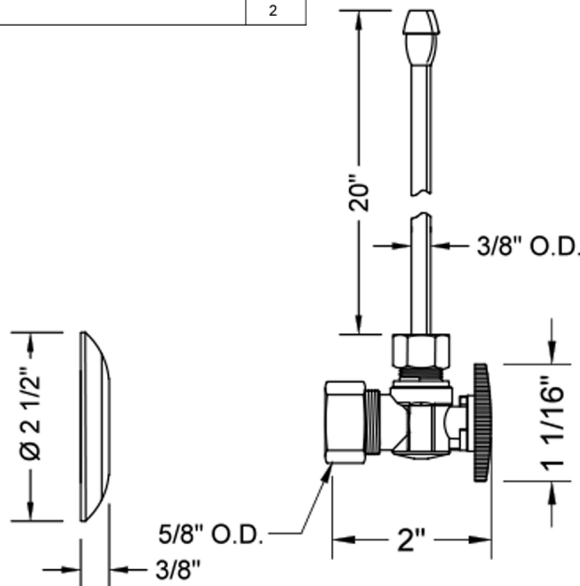

Quarter Turn Angle Pattern 5/8" O.D. Compression (Fits 1/2" Copper) x 3/8" O.D. Faucet Supply Kit with Oval Handle, 20" Supply Tubes, Escutcheons

Model #: 621-8-62-

FEATURES:

- Complete Faucet Supply Kit
- Kit contains:
 - (2) Quarter Turn Angle Pattern 5/8" O.D. Compression (Fits 1/2" Copper) x 3/8" O.D. Supply Valve with Oval Handle P/N 621-8
 - (2) 20" Copper Supply Tubes P/N 662
 - (2) Escutcheons P/N 7463 (ULB P/N 6015)

SPECIFICATION DRAWING:

COMPONENTS	
DESCRIPTION	QTY:
ANGLE VALVE - OVAL HANDLE	2
20" x 3/8" O.D. SUPPLY TUBE	2
ESCUTCHEON	2

AVAILABLE HANDLES: