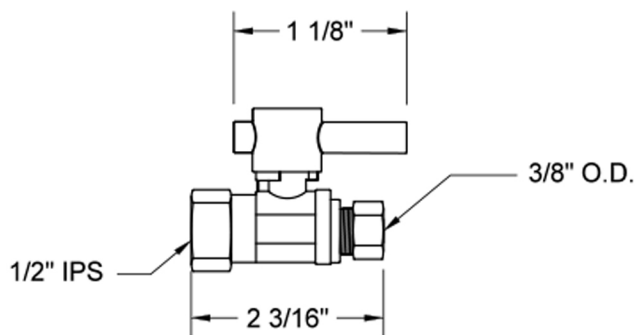

Quarter Turn Straight Pattern 1/2" IPS x 3/8" O.D. Supply Valve with Contempo Lever Handle

Model #: 619-2-

FEATURES:

- Straight pattern IPS x 3/8" O.D. quarter turn ball valve
- 1/2" IPS inlet x 3/8" O.D. outlet
- All brass body and stem

AVAILABLE FINISHES:

Polished Chrome (PCH)	Satin Chrome (SC)	Bronze Umber (BU)
Satin Nickel (SN)	Pewter (PEW)	Caramel Bronze (CB)
Polished Nickel (PN)	Antique Brass (AB)	Antique Copper (ACU)
Oil-Rubbed Bronze (ORB)	Polished Brass (PB)	Polished Copper (PCU)
Vintage Bronze (VB)	Satin Brass (SB)	Rose Gold (RG)
Matte Black (MBK)	Satin Gold (SG)	Polished Gold (PG)
Black Nickel (BKN)	Bombay Gold (BG)	Jewelers Gold (JG)
Europa Bronze (EB)	White (WH)	Sedona Beige (SDB)
Tristan Brass (TB)	Unlacquered Brass (ULB)	

SPECIFICATION DRAWING:

AVAILABLE HANDLES:

COMPLIANCES:

Complies with: ASME A112.18.1-2012/CSA B125.1-12