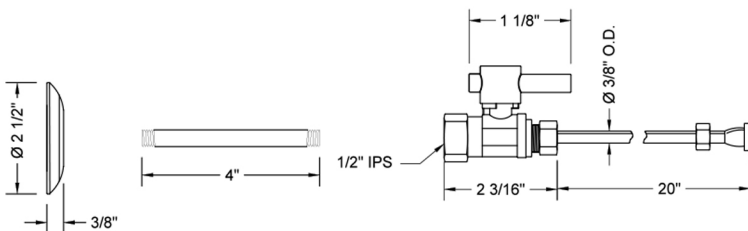

# Quarter Turn Straight Pattern 1/2" IPS x 3/8" O.D. Toilet Supply Kit with Contempo Lever Handle, 20" Supply Tube, Escutcheon

**Model #: 619-2-72-**

## FEATURES:

- Complete Toilet Supply Kit
- Kit contains:
  - (1) Quarter Turn Straight Pattern 1/2" IPS x 3/8" O.D. Supply Valve with Contempo lever Handle P/N 619-2
  - (1) 20" Copper Supply Tube P/N 772
  - (1) Escutcheon P/N 741 (ULB P/N 6015)
  - (1) 1/2" Brass Nipple P/N 801-12.4

## SPECIFICATION DRAWING:

COMPONENTS	
DESCRIPTION	QTY:
STRAIGHT VALVE - CONTEMPO LEVER HANDLE	1
20" X 3/8" O.D. SUPPLY TUBE	1
ESCUTCHEON	1
PLASTIC FILL VALVE COUPLING NUT	1
4" NIPPLE	1