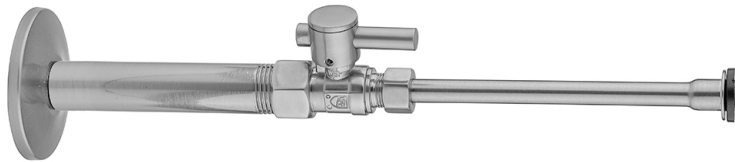

# Quarter Turn Straight Pattern 1/2" IPS x 3/8" O.D. Toilet Supply Kit with Contempo Lever Handle, 20" Supply Tube, Escutcheon

**Model #: 619-2-72-**

## FEATURES:

- Complete Toilet Supply Kit
- Kit contains:
  - (1) Quarter Turn Straight Pattern 1/2" IPS x 3/8" O.D. Supply Valve with Contempo lever Handle P/N 619-2
  - (1) 20" Copper Supply Tube P/N 772
  - (1) Escutcheon P/N 741 (ULB P/N 6015)
  - (1) 1/2" Brass Nipple P/N 801-12.4

## AVAILABLE FINISHES:

Polished Chrome (PCH)	Satin Chrome (SC)	Bronze Umber (BU)
Satin Nickel (SN)	Pewter (PEW)	Caramel Bronze (CB)
Polished Nickel (PN)	Antique Brass (AB)	Antique Copper (ACU)
Oil-Rubbed Bronze (ORB)	Polished Brass (PB)	Polished Copper (PCU)
Vintage Bronze (VB)	Satin Brass (SB)	Rose Gold (RG)
Matte Black (MBK)	Satin Gold (SG)	Polished Gold (PG)
Black Nickel (BKN)	Bombay Gold (BG)	Jewelers Gold (JG)
Europa Bronze (EB)	White (WH)	Sedona Beige (SDB)
Tristan Brass (TB)	Unlacquered Brass (ULB)	

## SPECIFICATION DRAWING:

COMPONENTS	
DESCRIPTION	QTY:
STRAIGHT VALVE - CONTEMPO LEVER HANDLE	1
20" X 3/8" O.D. SUPPLY TUBE	1
ESCUTCHEON	1
PLASTIC FILL VALVE COUPLING NUT	1
4" NIPPLE	1