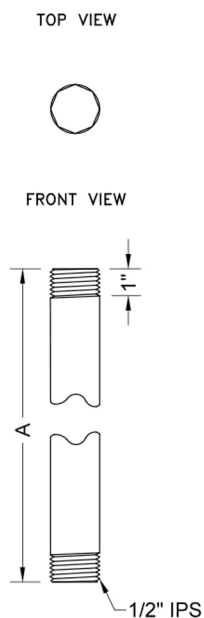

1/2" IPS x 24" Brass Vertical Drop Ceiling Nipple

Model #: 801-12.24-

FEATURES:

- Brass vertical drop ceiling shower arm
- 1/2" IPS x 24" length
- 1/2" escutcheons sold separately
- All custom lengths available. Contact JACLO for pricing & availability

SPECIFICATION DRAWING:

1/2" BRASS VERTICAL DROP CEILING NIPPLES		
PART. #	DESCRIPTION	A
801-12.4	1/2" IPS X 4"	4"
801-12.6	1/2" IPS X 6"	6"
801-12.12	1/2" IPS X 12"	12"
801-12.18	1/2" IPS X 18"	18"
801-12.24	1/2" IPS X 24"	24"
801-12.30	1/2" IPS X 30"	30"
801-12.36	1/2" IPS X 36"	36"
801-12.42	1/2" IPS X 42"	42"
801-12.48	1/2" IPS X 48"	48"
801-12.60	1/2" IPS X 60"	60"
801-12.72	1/2" IPS X 72"	72"