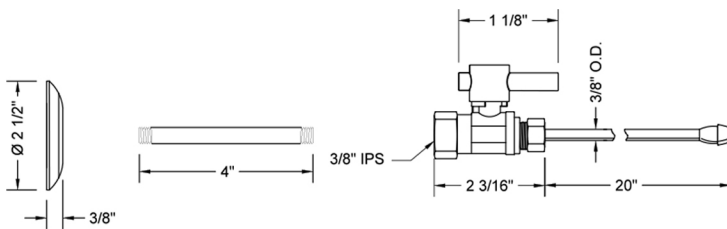

Quarter Turn Straight Pattern 3/8" IPS x 3/8" O.D. Faucet Supply Kit with Contempo Lever Handle, 20" Supply Tubes, Escutcheons

Model #: 618-2-62-

FEATURES:

- Complete Faucet Supply Kit
- Kit contains:
 - (2) Quarter Turn Straight Pattern 3/8" IPS x 3/8" O.D. Supply Valve with Contempo Lever Handle P/N 618-2
 - (2) 20" Copper Supply Tubes P/N 662
 - (2) Escutcheons P/N 740 (ULB P/N 6015)
 - (2) 3/8" Brass Nipples P/N 801-38.4

SPECIFICATION DRAWING:

COMPONENTS	
DESCRIPTION	QTY:
STRAIGHT VALVE - CONTEMPO LEVER HANDLE	2
20" X 3/8" O.D. SUPPLY TUBE	2
2 1/2" SURE GRIP ESCUTCHEON	2
4" NIPPLE	2

AVAILABLE HANDLES: