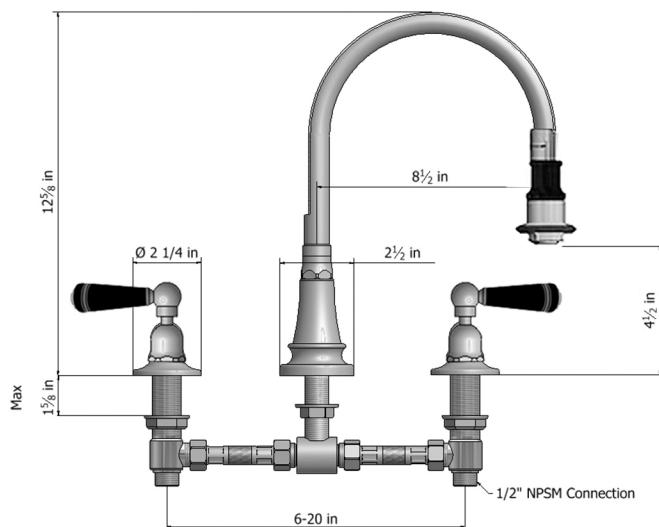

# Pull-Off Spray with 8" Swivel Spout with Black Ceramic Lever

**Model #: 1232-B-**

## FEATURES:

- 8" Pull-off spray swivel spout
- Patented pull off spray design
- Push/pull spray head diverts from stream to spray
- Silicone nozzles for easy cleaning
- Plastic coated stainless steel hose for easy cleaning
- Built in air gap
- Lifetime quarter turn ceramic cartridge
- Requires standard  $1\frac{3}{8}$ " -  $1\frac{5}{8}$ " faucet hole drilling
- Widespread deck mount

## SPECIFICATION DRAWING: