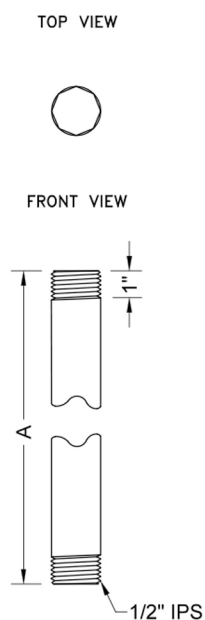

## 1/2" IPS x 12" Brass Vertical Drop Ceiling Nipple

**Model #: 801-12.12-**

### FEATURES:

- Brass vertical drop ceiling shower arm
- 1/2" IPS x 12" length
- 1/2" escutcheons sold separately
- All custom lengths available. Contact JACLO for pricing & availability

### SPECIFICATION DRAWING:

1/2" BRASS VERTICAL DROP CEILING NIPPLES		
PART. #	DESCRIPTION	A
801-12.4	1/2" IPS X 4"	4"
801-12.6	1/2" IPS X 6"	6"
801-12.12	1/2" IPS X 12"	12"
801-12.18	1/2" IPS X 18"	18"
801-12.24	1/2" IPS X 24"	24"
801-12.30	1/2" IPS X 30"	30"
801-12.36	1/2" IPS X 36"	36"
801-12.42	1/2" IPS X 42"	42"
801-12.48	1/2" IPS X 48"	48"
801-12.60	1/2" IPS X 60"	60"
801-12.72	1/2" IPS X 72"	72"