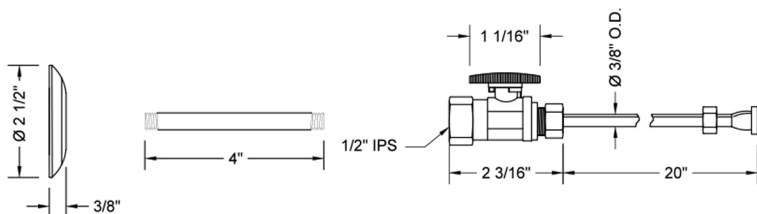

Quarter Turn Straight Pattern 1/2" IPS x 3/8" O.D. Toilet Supply Kit with Oval Handle, 20" Supply Tube, Escutcheon

Model #: 619-8-72-

FEATURES:

- Complete Toilet Supply Kit
- Kit contains:
 - (1) Quarter Turn Straight Pattern 1/2" IPS x 3/8" O.D. Supply Valve with Oval Handle P/N 619-8
 - (1) 20" Copper Supply Tube P/N 772
 - (1) Escutcheon P/N 741 (ULB P/N 6015)
 - (1) 1/2" Brass Nipple P/N 801-12.4

SPECIFICATION DRAWING:

COMPONENTS	
DESCRIPTION	QTY:
STRAIGHT VALVE - OVAL HANDLE	1
20" X 3/8" O.D. SUPPLY TUBE	1
ESCUTCHEON	1
PLASTIC FILL VALVE COUPLING NUT	1
4" NIPPLE	1

AVAILABLE HANDLES: