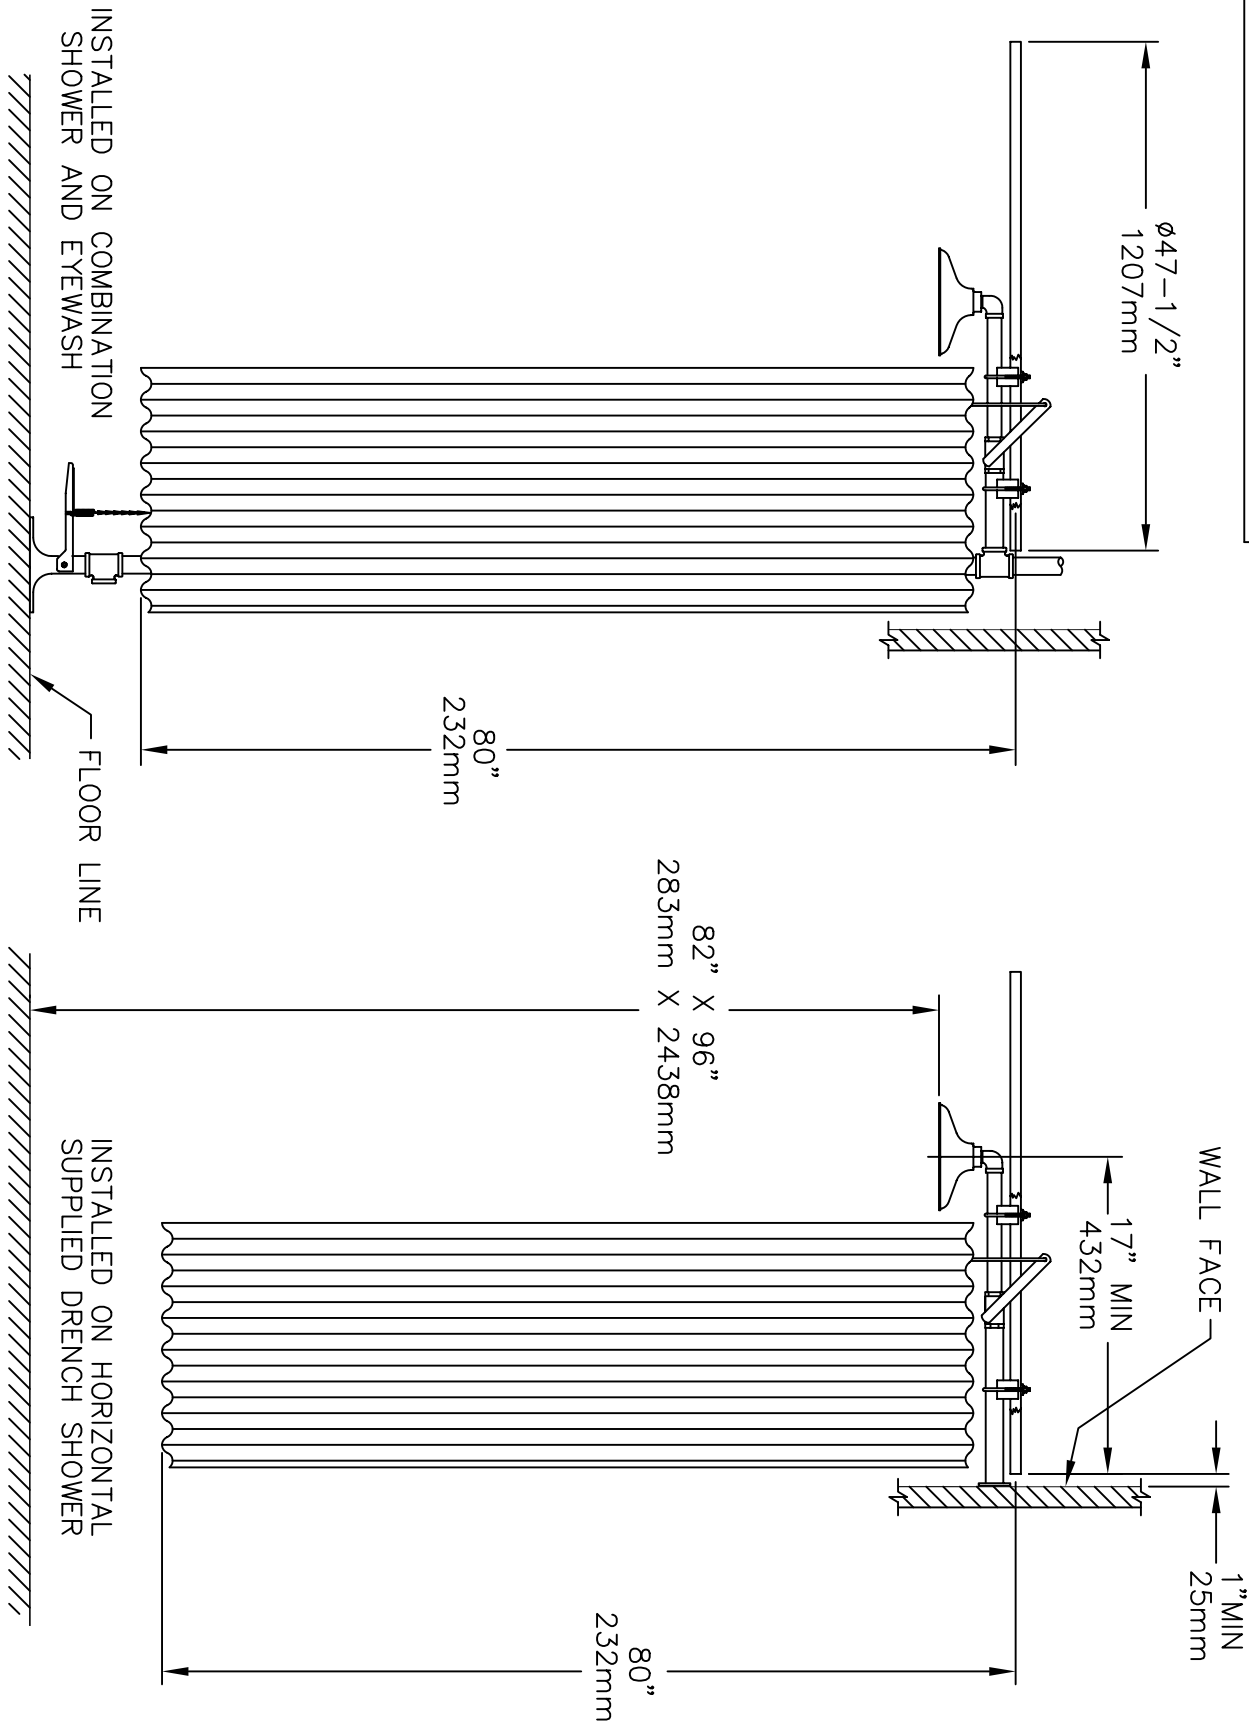

## SPECIFICATIONS

---

Model 9037 protects your personnel by providing shower privacy for removal of contaminated clothing with our easy-to-install privacy curtain. It is designed to be used on horizontal emergency drench shower or combination emergency drench shower and eyewash units. This tyvek yellow curtain can be installed on new or previously installed models. With a quick sweep of the hand on both sides, the curtain wraps around to enclose the shower and user. Durability is provided by the corrosion resistant curtain rod. Partial water containment is provided by the curtain which helps minimize the danger of equipment damage. Privacy gown is included in the pocket of the curtain. Curtain length: 78" (198.1 cm) diameter of Curtain Rod: 47-1/2" (120.6 cm).

## APPLICATIONS

---

**NOTE:**  
 THE ANSI STANDARD SPECIFIES SHOWER HEAD  
 HEIGHT TO BE 82" (283mm) TO 96" (2438mm)  
 ABOVE THE FLOOR.

<b>Haws Corporation</b>		<b>Model(s):</b> 9037 MODESTY CURTAIN	
DATE: 05/91	REV: 1	SCALE: 1:16	DRAWING TYPE: INSTALLATION/FAKBACK
INFO FAX : 1-888-FAX-HAWS (1-888-329-4297) 1455 Kleppe Ln, Sparks NV, 89431 Phone: 775-359-4712 Fax: 775-359-7424 Haws AG, Bachweg 3, CH-3401 Burgdorf, Switzerland Haws Mfg Pte Ltd 74 Sungai Kuda, Loop Singapore 729531 e-mail: Haws@hawsco.com Website: www.hawsco.com		INFO FAX : 1-888-FAX-HAWS (1-888-329-4297) 1455 Kleppe Ln, Sparks NV, 89431 Phone: 775-359-4712 Fax: 775-359-7424 Haws AG, Bachweg 3, CH-3401 Burgdorf, Switzerland Haws Mfg Pte Ltd 74 Sungai Kuda, Loop Singapore 729531 e-mail: Haws@hawsco.com Website: www.hawsco.com	
DATE: 05/91	REV: 1	SCALE: 1:16	DRAWING TYPE: INSTALLATION/FAKBACK
DATE: 05/91	REV: 1	SCALE: 1:16	DRAWING TYPE: INSTALLATION/FAKBACK
DATE: 05/91	REV: 1	SCALE: 1:16	DRAWING TYPE: INSTALLATION/FAKBACK