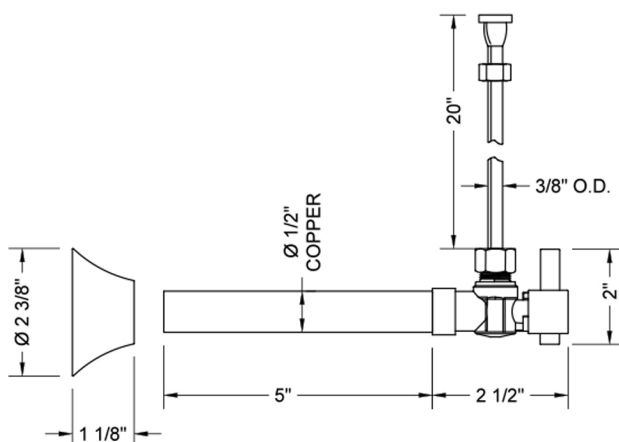

Quarter Turn Angle Pattern 1/2" Copper (Sweat Fit) x 3/8" O.D. Toilet Supply Kit with Square Lever Handle, 20" Supply Tube, Escutcheon

Model #: 629-6-72-

FEATURES:

- Complete Toilet Supply Kit
- Kit contains:
 - (1) Quarter Turn Angle Pattern 1/2" Copper (Sweat Fit) x 3/8" O.D. Supply Valve with Square Lever Handle P/N 629-6
 - (1) 20" Copper Supply Tube P/N 772
 - (1) Bell Escutcheon P/N 7116

SPECIFICATION DRAWING:

COMPONENTS	
DESCRIPTION	QTY:
ANGLE VALVE - SQUARE LEVER HANDLE	1
20" X 3/8" O.D. SUPPLY TUBE	1
ESCUTCHEON	1
PLASTIC FILL VALVE COUPLING NUT	1

AVAILABLE HANDLES: