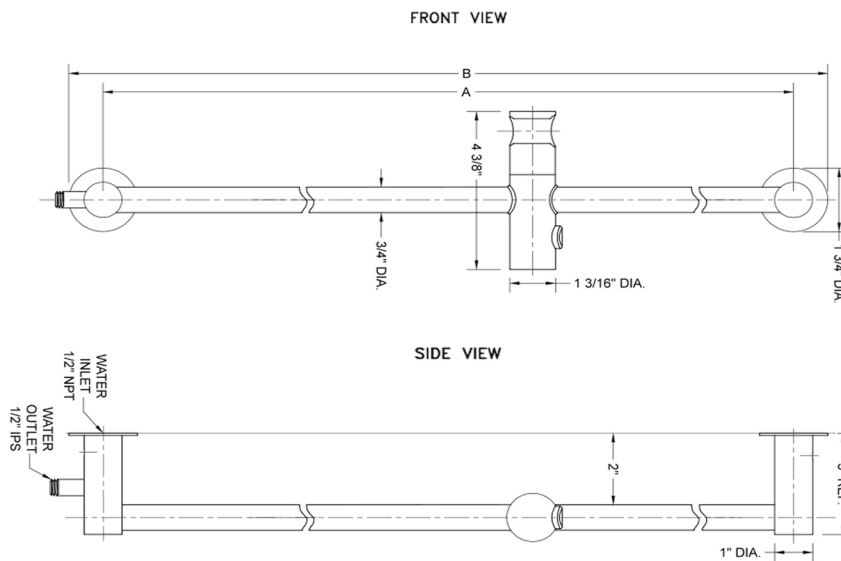

24" Contemporary Slim Wall Bar with Bottom Outlet Integral Water Supply

Model #: 9524-

FEATURES:

- 24" Brass wall bar with bottom water outlet
- Integral water outlet eliminates need for separate water supply elbow
- Push button slider easily moves up & down & side to side
- Adjustable handshower angle
- Replace showerarm & showerhead with sliderail for handshower & hose
- Perfect for full height shower & shower seat applications
- Conical end of hose sits in holder
- Custom lengths available. Contact JACLO for pricing & availability
- Mounting hardware included

SPECIFICATION DRAWING:

DECORATIVE WALL BARS			
PART. #	DESCRIPTION	A	B
9524	24" WALL BAR	24"	25 3/4"
9530	30" WALL BAR	30"	31 3/4"
9536	36" WALL BAR	36"	37 3/4"