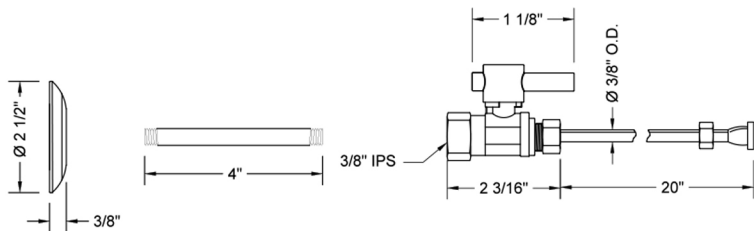

Quarter Turn Straight Pattern 3/8" IPS x 3/8" O.D. Toilet Supply Kit with Contempo Lever Handle, 20" Supply Tube, Escutcheon

Model #: 618-2-72-

FEATURES:

- Complete Toilet Supply Kit
- Kit contains:
 - (1) Quarter Turn Straight Pattern 3/8" IPS x 3/8" O.D. Supply Valve with Contempo lever Handle P/N 618-2
 - (1) 20" Copper Supply Tube P/N 772
 - (1) Escutcheon P/N 740 (ULB P/N 6015)
 - (1) 3/8" Brass Nipple P/N 801-38.4

SPECIFICATION DRAWING:

| COMPONENTS | |
|--|------|
| DESCRIPTION | QTY: |
| STRAIGHT VALVE - CONTEMPO LEVER HANDLE | 1 |
| 20" X 3/8" O.D. SUPPLY TUBE | 1 |
| ESCUTCHEON | 1 |
| PLASTIC FILL VALVE COUPLING NUT | 1 |
| 4" NIPPLE | 1 |