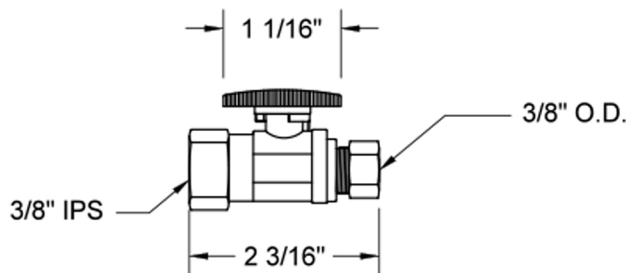

Quarter Turn Straight Pattern 3/8" IPS x 3/8" O.D. Supply Valve with Oval Handle

Model #: 618-8-

FEATURES:

- Straight pattern IPS x 3/8" O.D. quarter turn ball valve
- 3/8" IPS inlet x 3/8" O.D. outlet
- All brass body and stem

AVAILABLE FINISHES:

Polished Chrome (PCH)	Satin Chrome (SC)	Bronze Umber (BU)
Satin Nickel (SN)	Pewter (PEW)	Caramel Bronze (CB)
Polished Nickel (PN)	Antique Brass (AB)	Antique Copper (ACU)
Oil-Rubbed Bronze (ORB)	Polished Brass (PB)	Polished Copper (PCU)
Vintage Bronze (VB)	Satin Brass (SB)	Rose Gold (RG)
Matte Black (MBK)	Satin Gold (SG)	Polished Gold (PG)
Black Nickel (BKN)	Bombay Gold (BG)	Jewelers Gold (JG)
Europa Bronze (EB)	White (WH)	Sedona Beige (SDB)
Tristan Brass (TB)		

SPECIFICATION DRAWING:

AVAILABLE HANDLES:

COMPLIANCES:

Complies with: ASME A112.18.1-2012/CSA B125.1-12