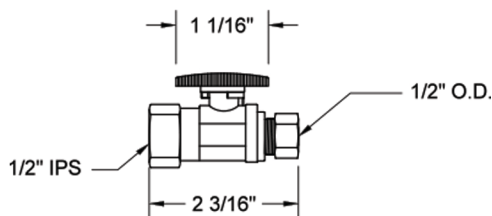

Quarter Turn Straight Pattern 1/2" IPS x 1/2" O.D. Supply Valve with Oval Handle

Model #: 620-8-

FEATURES:

- Straight pattern IPS x 1/2" O.D. quarter turn ball valve
- 1/2" IPS inlet x 1/2" O.D. outlet
- All brass body and stem

AVAILABLE FINISHES:

Polished Chrome (PCH)	Satin Chrome (SC)	Bronze Umber (BU)
Satin Nickel (SN)	Pewter (PEW)	Caramel Bronze (CB)
Polished Nickel (PN)	Antique Brass (AB)	Antique Copper (ACU)
Oil-Rubbed Bronze (ORB)	Polished Brass (PB)	Polished Copper (PCU)
Vintage Bronze (VB)	Satin Brass (SB)	Rose Gold (RG)
Matte Black (MBK)	Satin Gold (SG)	Polished Gold (PG)
Black Nickel (BKN)	Bombay Gold (BG)	Jewelers Gold (JG)
Europa Bronze (EB)	White (WH)	Sedona Beige (SDB)
Tristan Brass (TB)		

SPECIFICATION DRAWING:

AVAILABLE HANDLES:

COMPLIANCES:

Complies with: ASME A112.18.1-2012/CSA B125.1-12