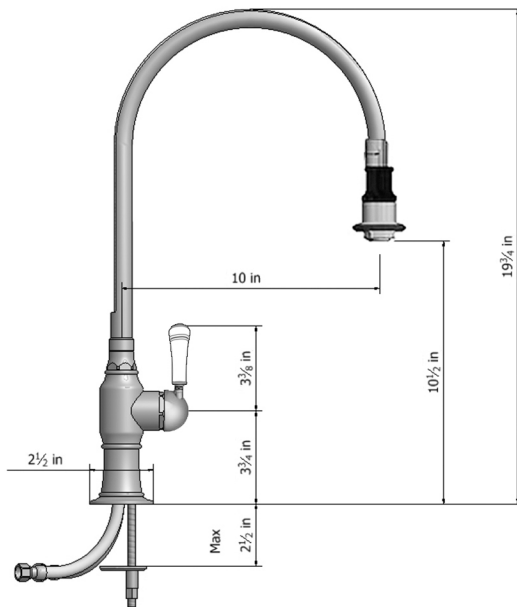

SPECIFICATION DRAWING: