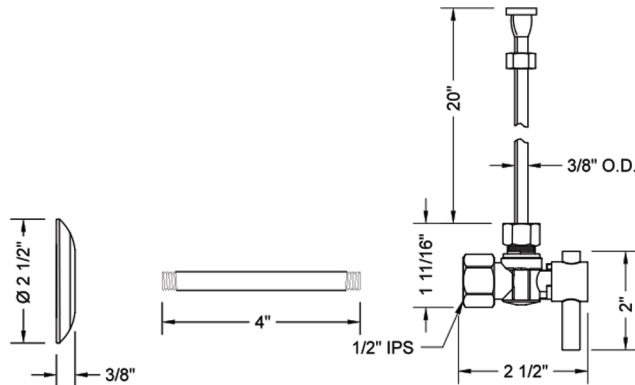

Quarter Turn Angle Pattern 1/2" IPS x 3/8" O.D. Toilet Supply Kit with Contempo Lever Handle, 20" Supply Tube, Escutcheon

Model #: 616-2-72-

FEATURES:

- Complete Toilet Supply Kit
- Kit contains:
 - (1) Quarter Turn Angle Pattern 1/2" IPS x 3/8" O.D. Supply Valve with Contempo Lever Handle P/N 616-2
 - (1) 20" Copper Supply Tube P/N 772
 - (1) Escutcheon P/N 741 (ULB P/N 6015)
 - (1) 1/2" Brass Nipples P/N 801-12.4

SPECIFICATION DRAWING:

COMPONENTS	
DESCRIPTION	QTY:
ANGLE VALVE - CONTEMPO LEVER HANDLE	1
20" X 1/2" O.D. SUPPLY TUBE	1
ESCUTCHEON	1
PLASTIC FILL VALVE COUPLING NUT	1
4" NIPPLE	1

AVAILABLE HANDLES: