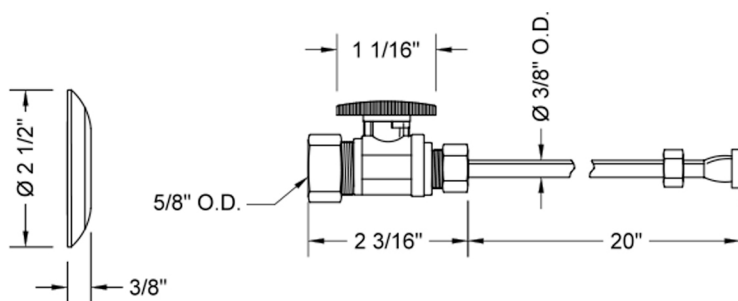

Quarter Turn Straight Pattern 5/8" O.D. Compression (Fits 1/2" Copper) x 3/8" O.D. Toilet Supply Kit with Oval Handle, 20" Supply Tube, Escutcheon
Model #: 622-8-72-

FEATURES:

- Complete Toilet Supply Kit
- Kit contains:
 - (1) Quarter Turn Straight Pattern 5/8" O.D. Compression (Fits 1/2" Copper) x 3/8" O.D. Supply Valve with Oval Handle P/N 622-8
 - (1) 20" Copper Supply Tube P/N 772
 - (1) Escutcheon P/N 7463 (ULB P/N 6015)

SPECIFICATION DRAWING:

COMPONENTS	
DESCRIPTION	QTY:
STRAIGHT VALVE - OVAL HANDLE	1
20" X 3/8" O.D. SUPPLY TUBE	1
ESCUTCHEON	1
PLASTIC FILL VALVE COUPLING NUT	1

AVAILABLE HANDLES: