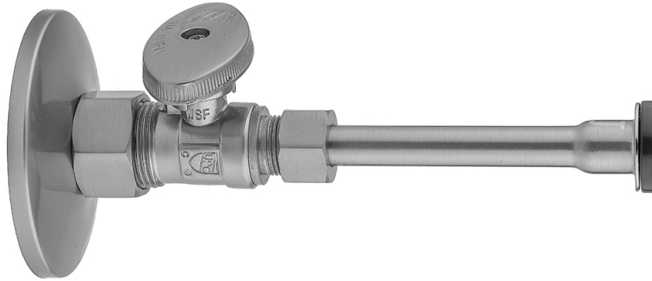

Quarter Turn Straight Pattern 5/8" O.D. Compression (Fits 1/2" Copper) x 3/8" O.D. Toilet Supply Kit with Oval Handle, 20" Supply Tube, Escutcheon
Model #: 622-8-72-

FEATURES:

- Complete Toilet Supply Kit
- Kit contains:
 - (1) Quarter Turn Straight Pattern 5/8" O.D. Compression (Fits 1/2" Copper) x 3/8" O.D. Supply Valve with Oval Handle P/N 622-8
 - (1) 20" Copper Supply Tube P/N 772
 - (1) Escutcheon P/N 7463 (ULB P/N 6015)

AVAILABLE FINISHES:

Polished Chrome (PCH)	Satin Chrome (SC)	Bronze Umber (BU)
Satin Nickel (SN)	Pewter (PEW)	Caramel Bronze (CB)
Polished Nickel (PN)	Antique Brass (AB)	Antique Copper (ACU)
Oil-Rubbed Bronze (ORB)	Polished Brass (PB)	Polished Copper (PCU)
Vintage Bronze (VB)	Satin Brass (SB)	Rose Gold (RG)
Matte Black (MBK)	Satin Gold (SG)	Polished Gold (PG)
Black Nickel (BKN)	Jewelers Gold (JG)	Europa Bronze (EB)
White (WH)	Sedona Beige (SDB)	Tristan Brass (TB)

SPECIFICATION DRAWING:

COMPONENTS	
DESCRIPTION	QTY:
STRAIGHT VALVE - OVAL HANDLE	1
20" X 3/8" O.D. SUPPLY TUBE	1
ESCUTCHEON	1
PLASTIC FILL VALVE COUPLING NUT	1

AVAILABLE HANDLES: