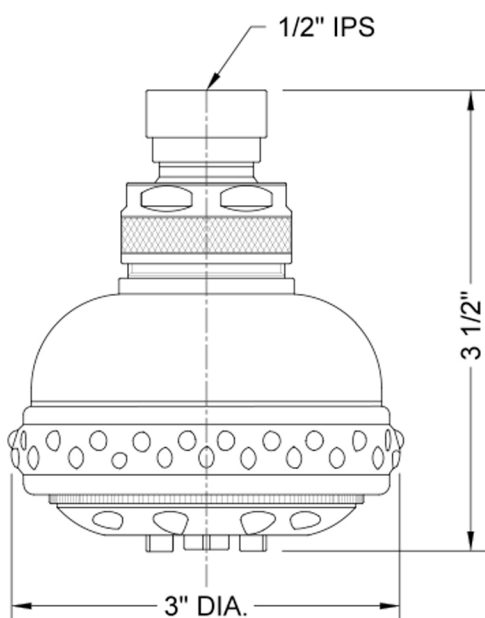

Leticia Showerhead- 1.75 GPM

Model #: S129-1.75-

FEATURES:

- 5 function showerhead with 3" face
- 1/2" IPS adjustable brass ball joint to adjust angle of showerhead
- Rubber ring for easy grip, no slip adjustment of functions
- Ideal for low water pressure
- Available flow rates: 2.5, 2.0, 1.75 & 1.5 GPM

SPECIFICATION DRAWING:

SPRAY PATTERNS: