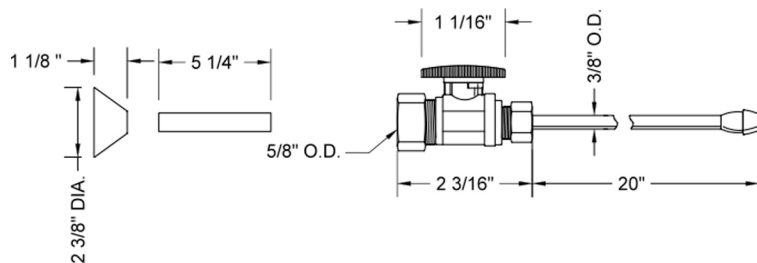

# Quarter Turn Straight Pattern 5/8" O.D. Compression (Fits 1/2" Copper) x 3/8" O.D. Faucet Supply Kit Oval Handle, 20" Supply Tubes Cover Tubes, Escutcheons

**Model #: 622-8-62CT-**

## FEATURES:

- Complete Faucet Supply Kit
- Kit contains:
  - (2) Quarter Turn Straight Pattern 5/8" O.D. Compression (Fits 1/2" Copper) x 3/8" O.D. Supply Valve with Oval Handle P/N 622-8
  - (2) 20" Copper Supply Tubes P/N 662
  - (2) Bell Escutcheons P/N 7116
  - (2) Cover Tubes P/N 579

## SPECIFICATION DRAWING:

COMPONENTS	
DESCRIPTION	QTY:
STRAIGHT VALVE - OVAL HANDLE	2
3/8" O.D. SUPPLY TUBE	2
2 3/8" BELL ESCUTCHEON	2
5 1/4" COVER TUBE	2