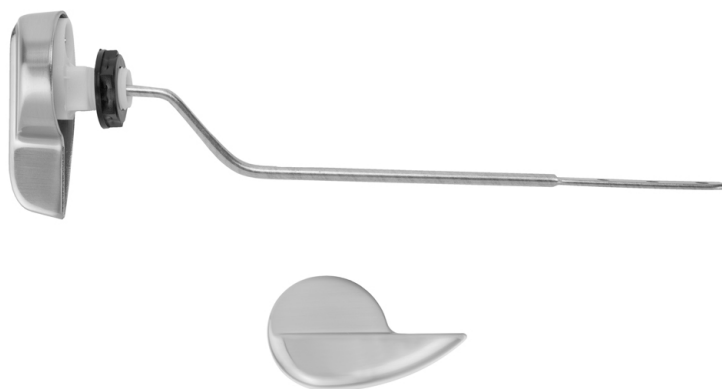

Toilet Tank Trip Lever to Fit TOTO

Model #: 968-

FEATURES:

- Toilet tank "trip" lever to fit TOTO model: THU068
- Brass arm
- Fits TOTO Models: Bristol, Drake, Drake II, Eco Drake, Gwyneth, Vespian, Vespian II

AVAILABLE FINISHES:

Polished Chrome (PCH)	Satin Chrome (SC)	Bronze Umber (BU)
Satin Nickel (SN)	Pewter (PEW)	Caramel Bronze (CB)
Polished Nickel (PN)	Antique Brass (AB)	Antique Copper (ACU)
Oil-Rubbed Bronze (ORB)	Polished Brass (PB)	Polished Copper (PCU)
Vintage Bronze (VB)	Satin Brass (SB)	Rose Gold (RG)
Matte Black (MBK)	Satin Gold (SG)	Polished Gold (PG)
Black Nickel (BKN)	Bombay Gold (BG)	Jewelers Gold (JG)
Europa Bronze (EB)	White (WH)	Sedona Beige (SDB)
Tristan Brass (TB)		