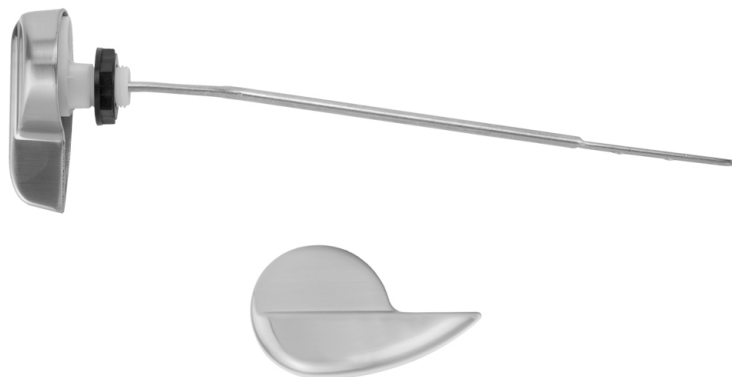

Toilet Tank Trip Lever to Fit TOTO

Model #: 904-

FEATURES:

- Toilet tank "trip" lever to fit TOTO model: THU004
- Brass arm
- Fits TOTO Models: Carlyle, Carlyle II, Carolina, Carolina II, Eco Ultramax, Eco Supreme, Supreme, Supreme II, Ultramax, Ultramax II, Ultimate

AVAILABLE FINISHES:

Polished Chrome (PCH)	Satin Chrome (SC)	Bronze Umber (BU)
Satin Nickel (SN)	Pewter (PEW)	Caramel Bronze (CB)
Polished Nickel (PN)	Antique Brass (AB)	Antique Copper (ACU)
Oil-Rubbed Bronze (ORB)	Polished Brass (PB)	Polished Copper (PCU)
Vintage Bronze (VB)	Satin Brass (SB)	Rose Gold (RG)
Matte Black (MBK)	Satin Gold (SG)	Polished Gold (PG)
Black Nickel (BKN)	Bombay Gold (BG)	Jewelers Gold (JG)
Europa Bronze (EB)	White (WH)	Sedona Beige (SDB)
Tristan Brass (TB)		