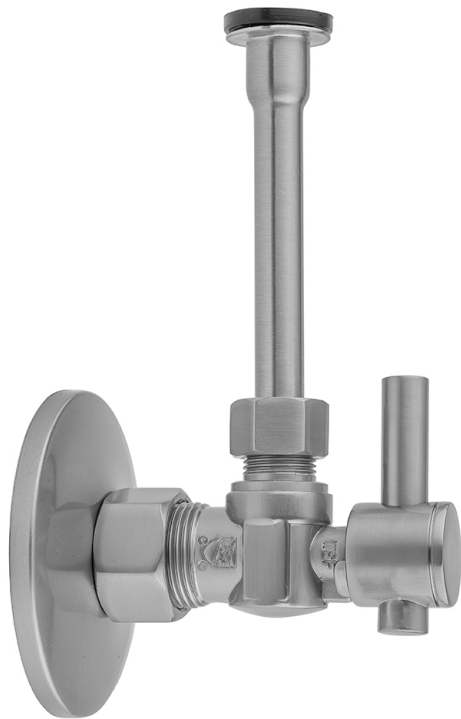

Quarter Turn Angle Pattern 5/8" O.D. Compression (Fits 1/2" Copper) x 3/8" O.D. Toilet Supply Kit Contempo Lever Handle, 20" Supply Tube, Escutcheon
Model #: 621-2-72-

FEATURES:

- Complete Toilet Supply Kit
- Kit contains:
 - (1) Quarter Turn Angle Pattern 5/8" O.D. Compression (Fits 1/2" Copper) x 3/8" O.D. Supply Valve with Contempo Lever Handle P/N 621-2
 - (1) 20" Copper Supply Tube P/N 772
 - (1) Escutcheon P/N 7463 (ULB P/N 6015)

AVAILABLE FINISHES:

Polished Chrome (PCH)	Satin Chrome (SC)	Bronze Umber (BU)
Satin Nickel (SN)	Pewter (PEW)	Caramel Bronze (CB)
Polished Nickel (PN)	Antique Brass (AB)	Antique Copper (ACU)
Oil-Rubbed Bronze (ORB)	Polished Brass (PB)	Polished Copper (PCU)
Vintage Bronze (VB)	Satin Brass (SB)	Rose Gold (RG)
Matte Black (MBK)	Satin Gold (SG)	Polished Gold (PG)
Black Nickel (BKN)	Bombay Gold (BG)	Jewelers Gold (JG)
Europa Bronze (EB)	White (WH)	Sedona Beige (SDB)
Tristan Brass (TB)	Unlacquered Brass (ULB)	

SPECIFICATION DRAWING:

COMPONENTS	
DESCRIPTION	QTY:
ANGLE VALVE - CONTEMPO LEVER HANDLE	1
20" X 3/8" O.D. SUPPLY TUBE	1
ESCUTCHEON	1
PLASTIC FILL VALVE COUPLING NUT	1

AVAILABLE HANDLES: