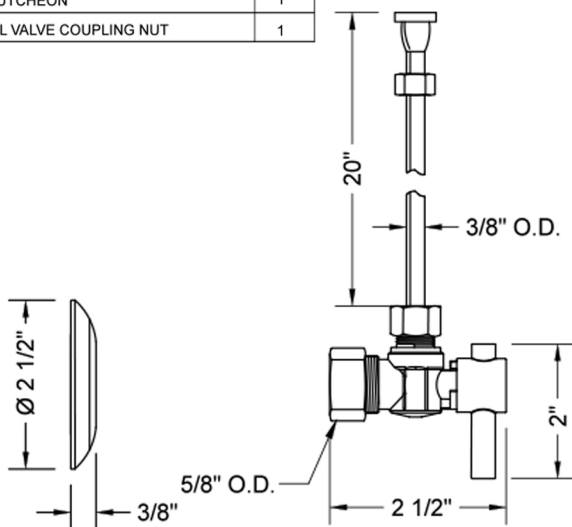

Quarter Turn Angle Pattern 5/8" O.D. Compression (Fits 1/2" Copper) x 3/8" O.D. Toilet Supply Kit Contempo Lever Handle, 20" Supply Tube, Escutcheon
Model #: 621-2-72-

FEATURES:

- Complete Toilet Supply Kit
- Kit contains:
 - (1) Quarter Turn Angle Pattern 5/8" O.D. Compression (Fits 1/2" Copper) x 3/8" O.D. Supply Valve with Contempo Lever Handle P/N 621-2
 - (1) 20" Copper Supply Tube P/N 772
 - (1) Escutcheon P/N 7463 (ULB P/N 6015)

SPECIFICATION DRAWING:

COMPONENTS	
DESCRIPTION	QTY:
ANGLE VALVE - CONTEMPO LEVER HANDLE	1
20" X 3/8" O.D. SUPPLY TUBE	1
ESCUTCHEON	1
PLASTIC FILL VALVE COUPLING NUT	1

AVAILABLE HANDLES: