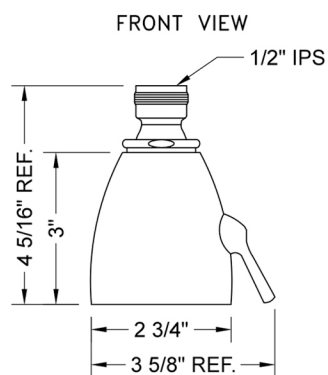

Contempo #2 Showerhead - 1.75 GPM

Model #: B728-1.75-

FEATURES:

- 2 3/4" Brass adjustable spray showerhead
- 1/2" IPS adjustable brass ball joint to adjust angle of showerhead
- 6 adjustable jets with 48 individual sprays
- Adjusts from wide to narrow rain
- Easy clean flush system
- Available flow rates: 2.5, 2.0, 1.75 & 1.5 GPM

SPECIFICATION DRAWING:

BOTTOM VIEW

JACLO 
 7.6 L/min 2.0 GPM | A112.18.1M
 MANUFACTURER
 AND
 cUPC LOGO

SPRAY PATTERNS: