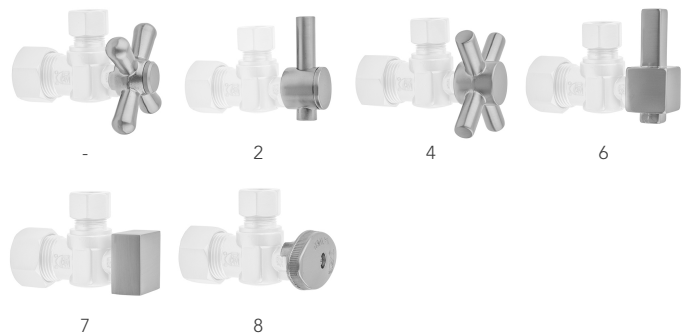

AVAILABLE HANDLES:

COMPLIANCES:

Complies with: ASME A112.18.1-2012/CSA B125.1-12