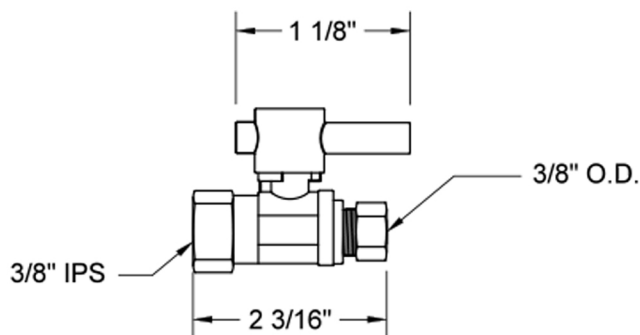

SPECIFICATION DRAWING: