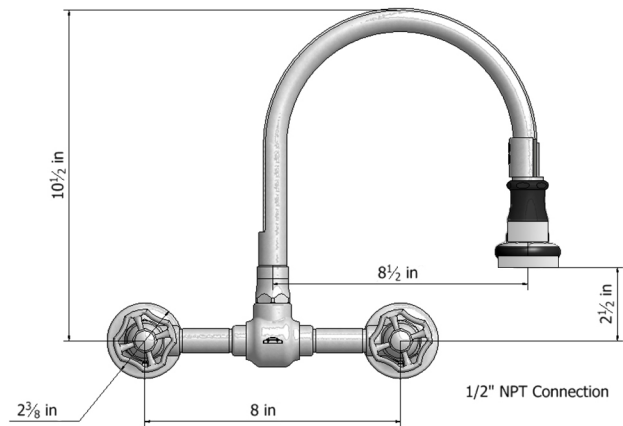

Wall Mount Pull-Off Spray with 8" Swivel Spout with Metal Lever

Model #: 1212-X-

FEATURES:

- 8" Pull-off spray swivel spout
- Patented pull off spray design
- Push/pull spray head diverts from stream to spray
- Silicone nozzles for easy cleaning
- Plastic coated stainless steel hose for easy cleaning
- Built in air gap
- Lifetime quarter turn ceramic cartridge
- Old fashioned wall mount design for country style kitchens

AVAILABLE FINISHES:

Polished Stainless (PSS) Brushed Stainless (BSS)

SPECIFICATION DRAWING:

AVAILABLE HANDLES: