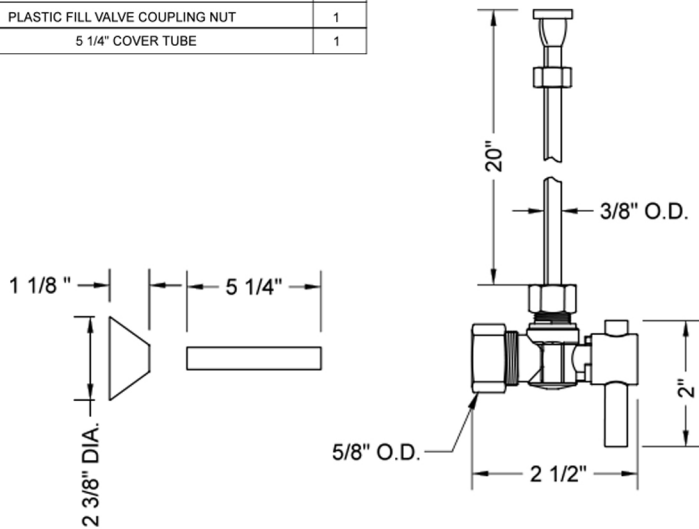

Quarter Turn Angle Pattern 5/8" O.D. Compression (Fits 1/2" Copper) x 3/8" O.D. Toilet Supply Kit Contempo Lever Handle, 20" Supply Tube, Cover Tube, Escutcheon
Model #: 621-2-72CT-

FEATURES:

- Complete Toilet Supply Kit
- Kit contains:
 - (1) Quarter Turn Angle Pattern 5/8" O.D. Compression (Fits 1/2" Copper) x 3/8" O.D. Supply Valve with Contempo Lever Handle P/N 621-2
 - (1) 20" Copper Supply Tubes P/N 772
 - (1) Bell Escutcheon P/N 7116
 - (1) Cover Tube P/N 579

SPECIFICATION DRAWING:

COMPONENTS	
DESCRIPTION	QTY:
ANGLE VALVE - CONTEMPO LEVER HANDLE	1
20" X 3/8" O.D. SUPPLY TUBE	1
ESCUTCHEON	1
PLASTIC FILL VALVE COUPLING NUT	1
5 1/4" COVER TUBE	1

AVAILABLE HANDLES: