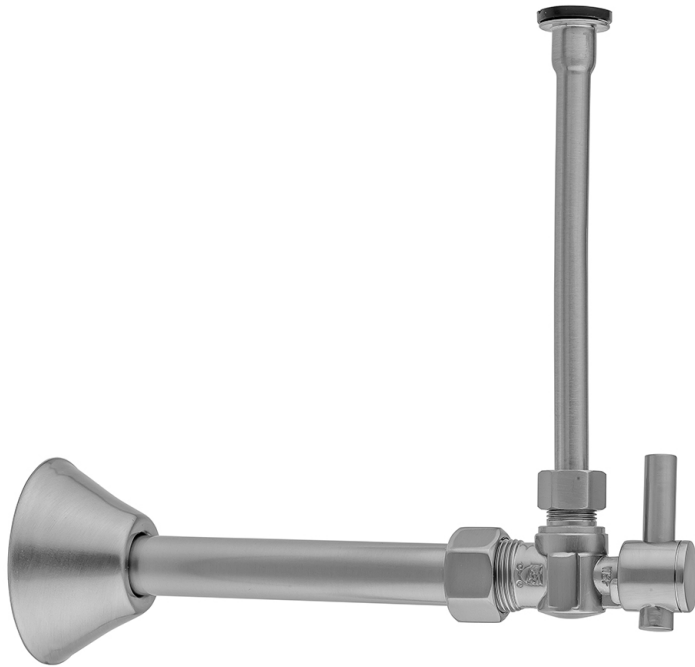

Quarter Turn Angle Pattern 5/8" O.D. Compression (Fits 1/2" Copper) x 3/8" O.D. Toilet Supply Kit Contempo Lever Handle, 20" Supply Tube, Cover Tube, Escutcheon
Model #: 621-2-72CT-

FEATURES:

- Complete Toilet Supply Kit
- Kit contains:
 - (1) Quarter Turn Angle Pattern 5/8" O.D. Compression (Fits 1/2" Copper) x 3/8" O.D. Supply Valve with Contempo Lever Handle P/N 621-2
 - (1) 20" Copper Supply Tubes P/N 772
 - (1) Bell Escutcheon P/N 7116
 - (1) Cover Tube P/N 579

AVAILABLE FINISHES:

Polished Chrome (PCH)	Satin Chrome (SC)	Bronze Umber (BU)
Satin Nickel (SN)	Pewter (PEW)	Caramel Bronze (CB)
Polished Nickel (PN)	Antique Brass (AB)	Antique Copper (ACU)
Oil-Rubbed Bronze (ORB)	Polished Brass (PB)	Polished Copper (PCU)
Vintage Bronze (VB)	Satin Brass (SB)	Rose Gold (RG)
Matte Black (MBK)	Satin Gold (SG)	Polished Gold (PG)
Black Nickel (BKN)	Bombay Gold (BG)	Jewelers Gold (JG)
Europa Bronze (EB)	White (WH)	Sedona Beige (SDB)
Tristan Brass (TB)	Unlacquered Brass (ULB)	

SPECIFICATION DRAWING:

COMPONENTS	
DESCRIPTION	QTY:
ANGLE VALVE - CONTEMPO LEVER HANDLE	1
20" X 3/8" O.D. SUPPLY TUBE	1
ESCUTCHEON	1
PLASTIC FILL VALVE COUPLING NUT	1
5 1/4" COVER TUBE	1

AVAILABLE HANDLES: