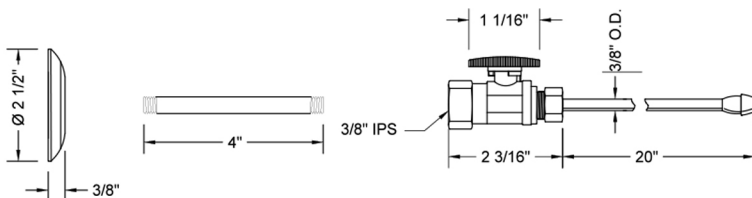

Quarter Turn Straight Pattern 3/8" IPS x 3/8" O.D. Faucet Supply Kit with Oval Handle, 20" Supply Tubes, Escutcheons

Model #: 618-8-62-

FEATURES:

- Complete Faucet Supply Kit
- Kit contains:
 - (2) Quarter Turn Straight Pattern 3/8" IPS x 3/8" O.D. Supply Valve with Oval Handle P/N 618-8
 - (2) 20" Copper Supply Tubes P/N 662
 - (2) Escutcheons P/N 740 (ULB P/N 6015)
 - (2) 3/8" Brass Nipples P/N 801-38.4

SPECIFICATION DRAWING:

| COMPONENTS | |
|------------------------------|------|
| DESCRIPTION | QTY: |
| STRAIGHT VALVE - OVAL HANDLE | 2 |
| 20" X 3/8" O.D. SUPPLY TUBE | 2 |
| 2 1/2" SURE GRIP ESCUTCHEON | 2 |
| 4" NIPPLE | 2 |