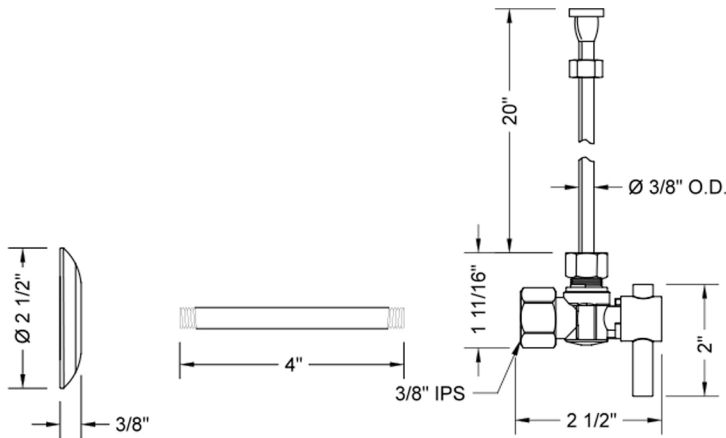

# Quarter Turn Angle Pattern 3/8" IPS x 3/8" O.D. Toilet Supply Kit with Contempo Lever Handle, 20" Supply Tube, Escutcheon

**Model #: 615-2-72-**

### FEATURES:

- Complete Toilet Supply Kit
- Kit contains:
  - (1) Quarter Turn Angle Pattern 3/8" IPS x 3/8" O.D. Supply Valve with Contempo Lever Handle P/N 615-2
  - (1) 20" Copper Supply Tube P/N 772
  - (1) Bell Escutcheon P/N 740 (ULB P/N 6015)
  - (1) 3/8" Brass Nipple P/N 801-38.4

### SPECIFICATION DRAWING:

COMPONENTS	
DESCRIPTION	QTY:
ANGLE VALVE - CONTEMPO LEVER HANDLE	1
20" X 3/8" O.D. SUPPLY TUBE	1
ESCUTCHEON	1
PLASTIC FILL VALVE COUPLING NUT	1
4" NIPPLE	1