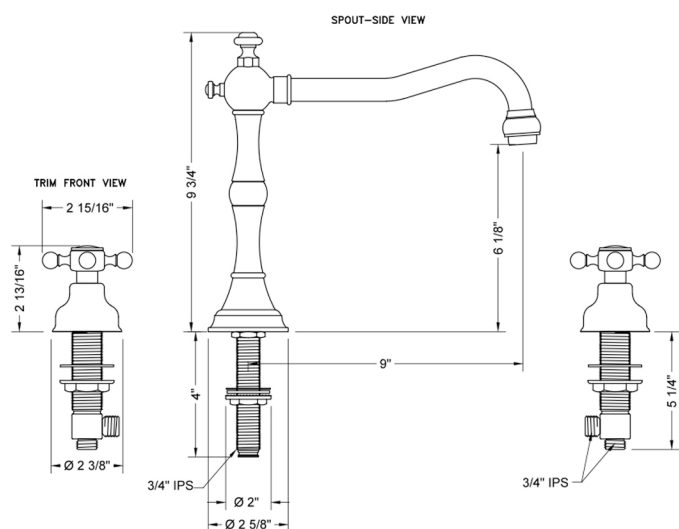

SPECIFICATION DRAWING: