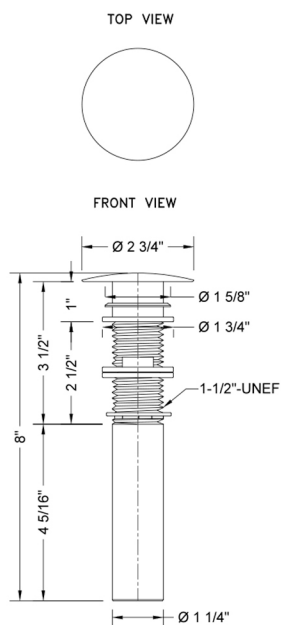

COMPLIANCES:

Complies with: ASME A112.18.2-2015/CSA B125.2-15