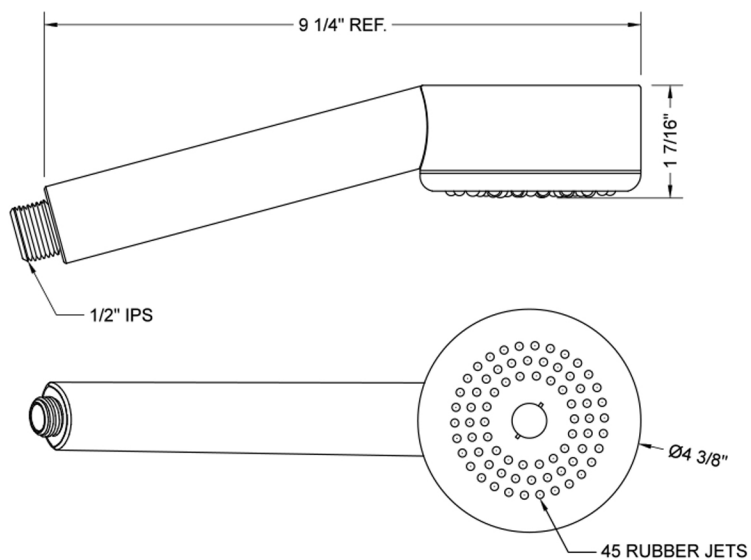

Dinamica II Handshower- 1.75 GPM

Model #: S464-1.75-

FEATURES:

- Single function handshower with 4 3/8" face
- 1/2" IPS Male threads
- Contemporary design
- Available flow rates: 2.5, 2.0, 1.75 & 1.5 GPM

SPECIFICATION DRAWING:

SPRAY PATTERNS: