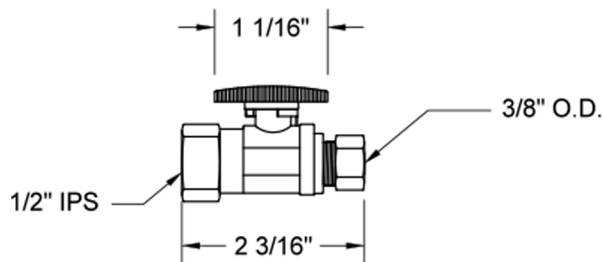

Quarter Turn Straight Pattern 1/2" IPS x 3/8" O.D. Supply Valve with Oval Handle

Model #: 619-8-

FEATURES:

- Straight pattern IPS x 3/8" O.D. quarter turn ball valve
- 1/2" IPS inlet x 3/8" O.D. outlet
- All brass body and stem

AVAILABLE FINISHES:

Polished Chrome (PCH)	Satin Chrome (SC)	Bronze Umber (BU)
Satin Nickel (SN)	Pewter (PEW)	Caramel Bronze (CB)
Polished Nickel (PN)	Antique Brass (AB)	Antique Copper (ACU)
Oil-Rubbed Bronze (ORB)	Polished Brass (PB)	Polished Copper (PCU)
Vintage Bronze (VB)	Satin Brass (SB)	Rose Gold (RG)
Matte Black (MBK)	Satin Gold (SG)	Polished Gold (PG)
Black Nickel (BKN)	Bombay Gold (BG)	Jewelers Gold (JG)
Europa Bronze (EB)	White (WH)	Sedona Beige (SDB)
Tristan Brass (TB)	Unlacquered Brass (ULB)	

SPECIFICATION DRAWING:

AVAILABLE HANDLES:

COMPLIANCES:

Complies with: ASME A112.18.1-2012/CSA B125.1-12