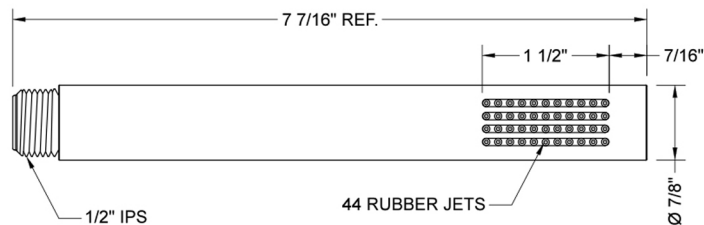

SPRAY PATTERNS: