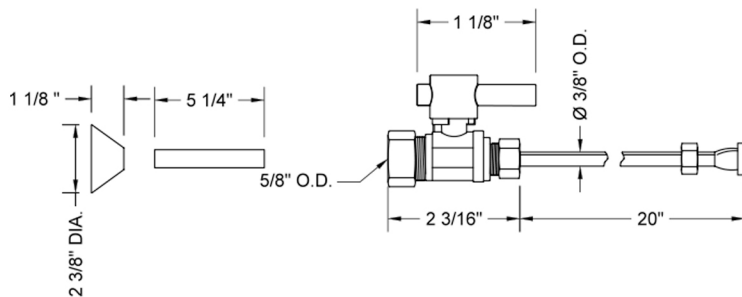

Quarter Turn Straight Pattern 5/8" O.D. Compression (Fits 1/2" Copper) x 3/8" O.D. Toilet Supply Kit Contempo Lever, 20" Supply Tube, Cover Tube, Escutcheon

Model #: 622-2-72CT-

FEATURES:

- Complete Toilet Supply Kit
- Kit contains:
 - (1) Quarter Turn Straight Pattern 5/8" O.D. Compression (Fits 1/2" Copper) x 3/8" O.D. Supply Valve with Contempo Lever Handle P/N 622-2
 - (1) 20" Copper Supply Tube P/N 772
 - (1) Bell Escutcheon P/N 7116
 - (1) Cover Tube P/N 579

SPECIFICATION DRAWING:

COMPONENTS	
DESCRIPTION	QTY:
STRAIGHT VALVE - CONTEMPO LEVER HANDLE	1
20" X 3/8" O.D. SUPPLY TUBE	1
ESCUTCHEON	1
PLASTIC FILL VALVE COUPLING NUT	1
5 1/4" COVER TUBE	1

AVAILABLE HANDLES: