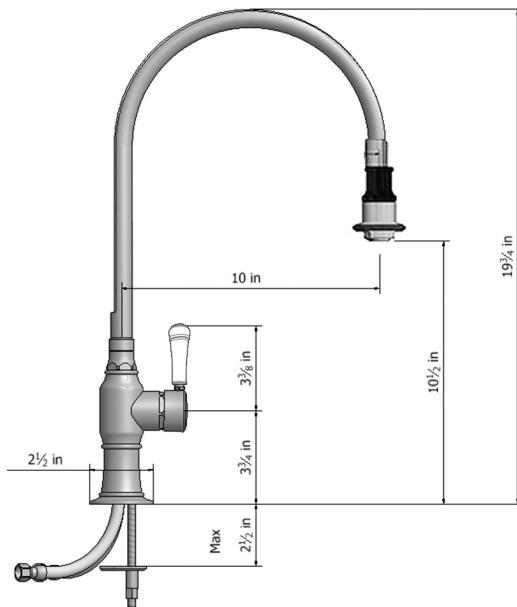

Pull-Off Spray Deck Mount Single Hole with 10" Swivel Spout with Left White Ceramic Contemporary Lever

Model #: 1074-WC-

FEATURES:

- 10" Pull-off spray swivel spout
- Single lever
- Single hole design allows for multiple choices of placement on sink or counter
- Patented pull off spray design
- Push/pull spray head diverts from stream to spray
- Silicone nozzles for easy cleaning
- Plastic coated stainless steel hose for easy cleaning
- Built in air gap
- Lifetime ceramic cartridge
- Requires standard $1 \frac{3}{8}$ "- $1 \frac{5}{8}$ " faucet hole drilling

AVAILABLE FINISHES:

Polished Stainless (PSS) Brushed Stainless (BSS)

SPECIFICATION DRAWING:

AVAILABLE HANDLES: