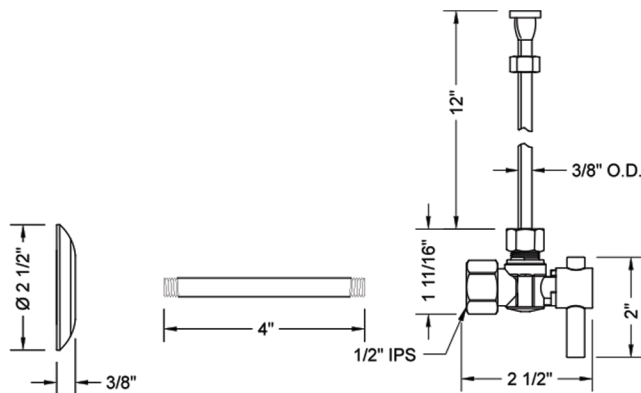

Quarter Turn Angle Pattern 1/2" IPS x 3/8" O.D. Toilet Supply Kit with Contempo Lever Handle, 12" Supply Tube, Escutcheon

Model #: 616-2-71-

FEATURES:

- Complete Toilet Supply Kit
- Kit contains:
 - (1) Quarter Turn Angle Pattern 1/2" IPS x 3/8" O.D. Supply Valve with Contempo Lever Handle P/N 616-2
 - (1) 12" Copper Supply Tube P/N 771
 - (1) Escutcheon P/N 741 (ULB P/N 6015)
 - (1) 1/2" Brass Nipples P/N 801-12.4

SPECIFICATION DRAWING:

COMPONENTS	
DESCRIPTION	QTY:
ANGLE VALVE - CONTEMPO LEVER HANDLE	1
12" X 1/2" O.D. SUPPLY TUBE	1
ESCUTCHEON	1
PLASTIC FILL VALVE COUPLING NUT	1
4" NIPPLE	1

AVAILABLE HANDLES: