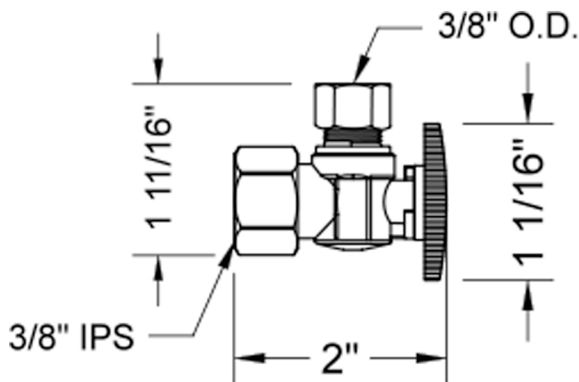

SPECIFICATION DRAWING: