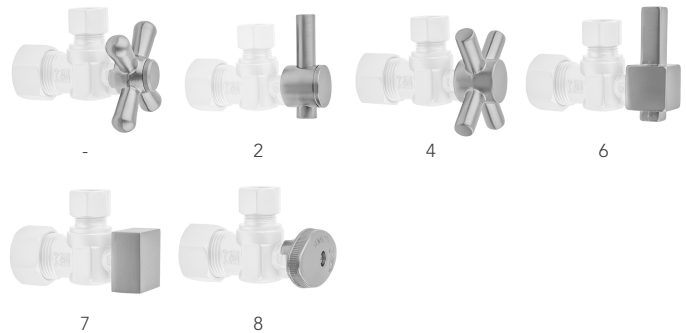

AVAILABLE HANDLES:

COMPLIANCES:

Complies with: ASME A112.18.1-2012/CSA B125.1-12