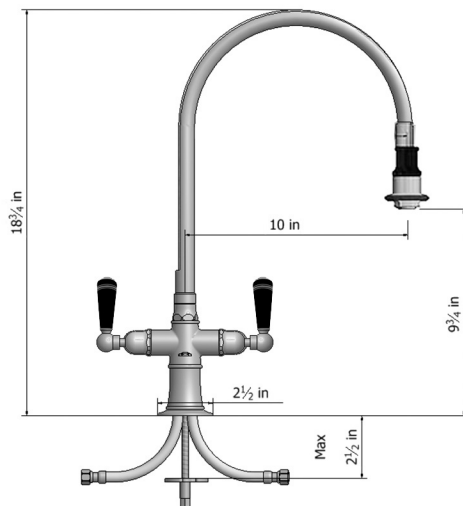

Single Hole Pull-Off Spray with 10" Swivel Spout with Black Ceramic Lever

Model #: 1022-B-

FEATURES:

- 10" Pull-off spray swivel spout
- Patented pull off spray design
- Push/pull spray head diverts from stream to spray
- Silicone nozzles for easy cleaning
- Plastic coated stainless steel hose for easy cleaning
- Built in air gap
- Lifetime quarter turn ceramic cartridge
- Requires standard $1\frac{3}{8}$ " - $1\frac{5}{8}$ " faucet hole drilling
- Single hole design allows for multiple choices of placement on sink or counter

AVAILABLE FINISHES:

Polished Stainless (PSS) Brushed Stainless (BSS)

SPECIFICATION DRAWING:

AVAILABLE HANDLES: