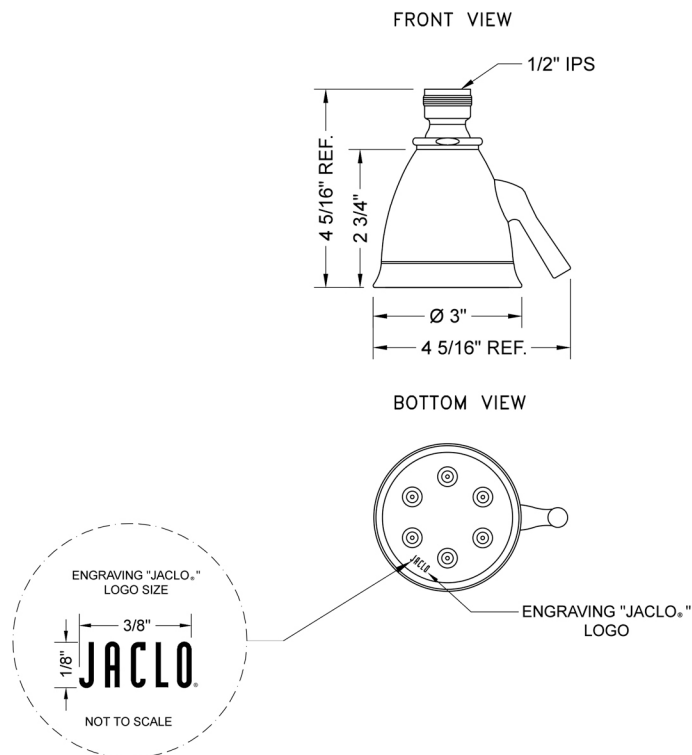

Retro #2 Showerhead - 1.75 GPM

Model #: B738-1.75-

FEATURES:

- 2 3/4" Brass adjustable spray showerhead
- 1/2" IPS adjustable brass ball joint to adjust angle of showerhead
- 6 adjustable jets with 48 individual sprays
- Adjusts from wide to narrow rain
- Easy clean flush system
- Traditional flared bell design
- Available flow rates: 2.5, 2.0, 1.75 & 1.5 GPM

SPECIFICATION DRAWING:

SPRAY PATTERNS: