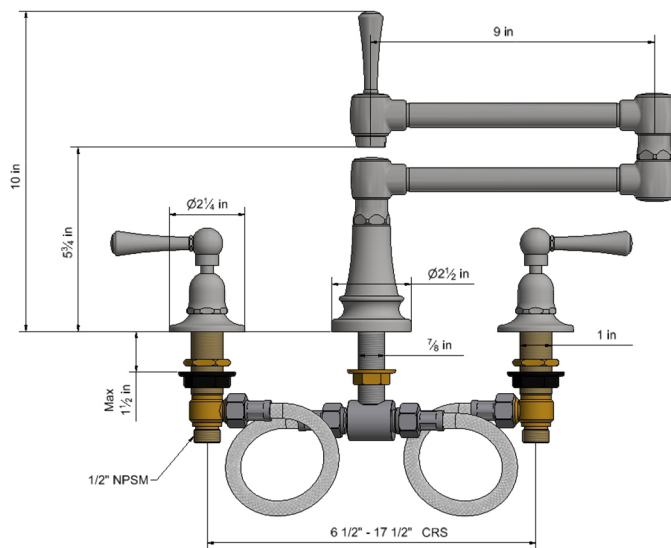

Deck Mount 17 3/4" Articulated Dual Swivel Spout with Metal Lever

Model #: 1030-M-

FEATURES:

- 17 3/4" Reach double articulated swivel spout
- Perfect for large farm style sinks
- Handle on spout allows for easy movement
- Lifetime quarter turn ceramic cartridge
- Requires standard 1 3/8" - 1 5/8" faucet hole drilling
- Widespread deck mount

AVAILABLE FINISHES:

Polished Stainless (PSS) Brushed Stainless (BSS)

SPECIFICATION DRAWING:

AVAILABLE HANDLES: