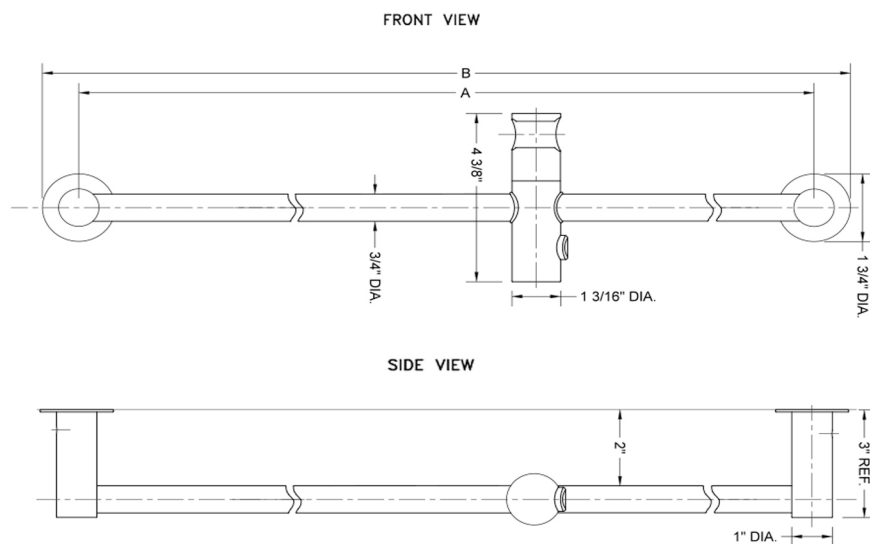

30" Contemporary Slim Wall Bar

Model #: 9630-

FEATURES:

- 30" Brass contemporary slim wall bar
- Adjustable handshower angle
- Push button slider easily moves up & down & side to side
- Conical end of hose sits in holder
- Mounting hardware included
- CLSD-95 soap dish for wall bar sold separately
- Custom lengths available. Contact JACLO for pricing & availability.

SPECIFICATION DRAWING:

DECORATIVE WALL BARS			
PART. #	DESCRIPTION	A	B
9624	24" WALL BAR	24"	25 3/4"
9630	30" WALL BAR	30"	31 3/4"
9636	36" WALL BAR	36"	37 3/4"