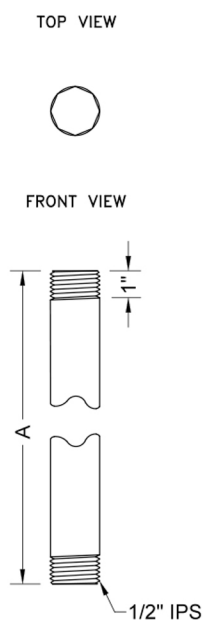

1/2" IPS x 30" Brass Vertical Drop Ceiling Nipple

Model #: 801-12.30-

FEATURES:

- Brass vertical drop ceiling shower arm
- 1/2" IPS x 30" length
- 1/2" escutcheons sold separately
- All custom lengths available. Contact JACLO for pricing & availability

SPECIFICATION DRAWING:

1/2" BRASS VERTICAL DROP CEILING NIPPLES		
PART. #	DESCRIPTION	A
801-12.4	1/2" IPS X 4"	4"
801-12.6	1/2" IPS X 6"	6"
801-12.12	1/2" IPS X 12"	12"
801-12.18	1/2" IPS X 18"	18"
801-12.24	1/2" IPS X 24"	24"
801-12.30	1/2" IPS X 30"	30"
801-12.36	1/2" IPS X 36"	36"
801-12.42	1/2" IPS X 42"	42"
801-12.48	1/2" IPS X 48"	48"
801-12.60	1/2" IPS X 60"	60"
801-12.72	1/2" IPS X 72"	72"