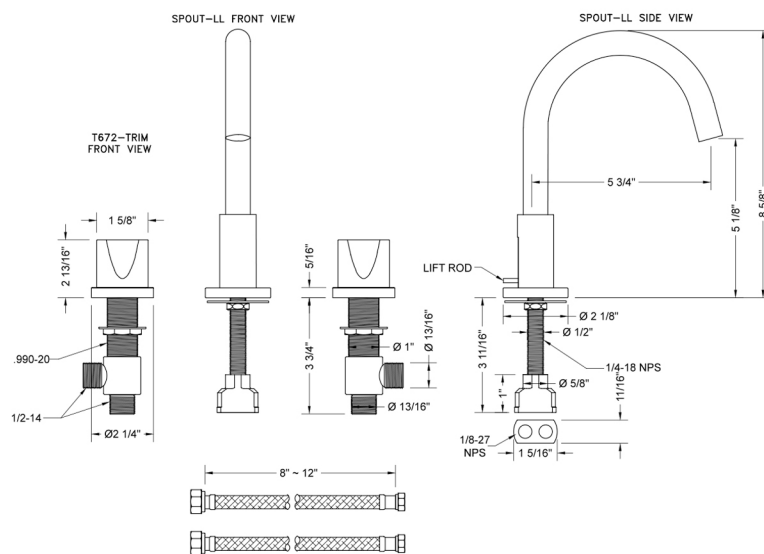

## FEATURES:

- All brass 8" - 12" widespread faucet includes brass pop-up drain with overflow
- 1/4 turn ceramic valves
- Swivel Spout (For Stationary Spout option, contact JACLO)
- Available Flow Rates: 1.5, 1.2 & 0.5 GPM. Additional flow rate (aerator) options available. Contact JACLO.
- 5 3/4" spout reach
- Spout Hole Size: 1 1/2" - 1 7/8"
- Valve Hole Size: 1 1/8" - 1 5/8"

## SPECIFICATION DRAWING: