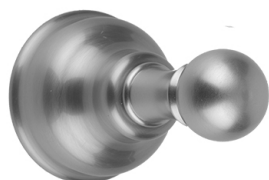

Jaylen Robe Hook

Model #: 4840-RH-

FEATURES:

- All brass single robe hook
- Universal mounting hardware included
- 3 3/4" projection

AVAILABLE FINISHES:

Polished Chrome (PCH)	Satin Chrome (SC)	Bronze Umber (BU)
Satin Nickel (SN)	Pewter (PEW)	Caramel Bronze (CB)
Polished Nickel (PN)	Antique Brass (AB)	Antique Copper (ACU)
Oil-Rubbed Bronze (ORB)	Polished Brass (PB)	Polished Copper (PCU)
Vintage Bronze (VB)	Satin Brass (SB)	Rose Gold (RG)
Matte Black (MBK)	Satin Gold (SG)	Polished Gold (PG)
Black Nickel (BKN)	Bombay Gold (BG)	Jewelers Gold (JG)
Europa Bronze (EB)	White (WH)	Sedona Beige (SDB)
Tristan Brass (TB)		