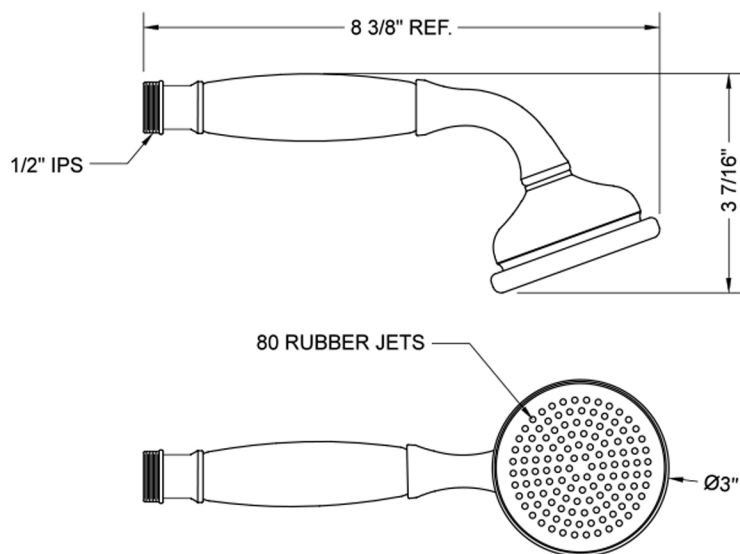

Sunshine Handshower - 1.75 GPM

Model #: B240-1.75-

FEATURES:

- Brass single function handshower
- 1/2" IPS male threads
- Removable white protective rings included (non functional)
- Comfortable balanced feel
- Traditional decorative design

SPECIFICATION DRAWING:

SPRAY PATTERNS: