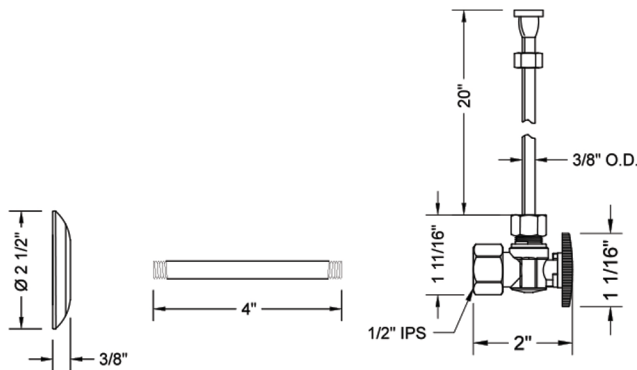

# Quarter Turn Angle Pattern 1/2" IPS x 3/8" O.D. Toilet Supply Kit with Oval Handle, 20" Supply Tube, Escutcheon

**Model #: 616-8-72-**

## FEATURES:

- Complete Toilet Supply Kit
- Kit contains:
  - (1) Quarter Turn Angle Pattern 1/2" IPS x 3/8" O.D. Supply Valve with Oval Handle P/N 616-8
  - (1) 20" Copper Supply Tube P/N 772
  - (1) Escutcheon P/N 741 (ULB P/N 6015)
  - (1) 1/2" Brass Nipple P/N 801-12.4

## SPECIFICATION DRAWING:

COMPONENTS	
DESCRIPTION	QTY:
ANGLE VALVE - OVAL HANDLE	1
20" X 1/2" O.D. SUPPLY TUBE	1
ESCUTCHEON	1
PLASTIC FILL VALVE COUPLING NUT	1
4" NIPPLE	1